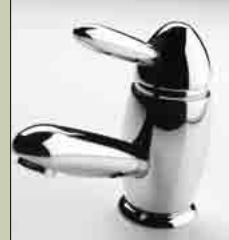

- > *The first mixer with spherical profiles processed by CNC machines*
- > *Strong style consistency on all products range*
- > *Available in 2 finishings*
- > *Chrome and satin chrome handles, 5 colours and 2 wooden versions*
- > *Essential range of products complete with an original kitchen programme*

hovo
since 1996

283 CR
Miscelatore da bidet,
con scarico

Bidet mixer,
with pop-up waste

281 CR
Miscelatore da lavabo, con scarico
Washbasin mixer, with pop-up waste

lavabo - bidet
washbasin - bidet

doccia
shower

284 CC
Miscelatore da
incasso per doccia

Concealed shower
mixer

286 CR + 373 CR
Miscelatore esterno per doccia
+ asta saliscendi con flessibile e
doccia 3 getti

Wall-mounted shower mixer +
sliding rail with flexible hose and
3-jet handshower