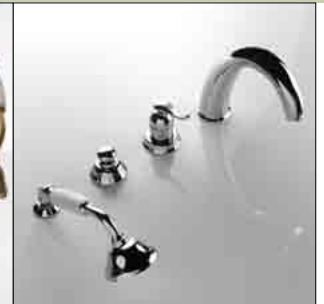

Sliding rail, flexible hose, handshower
+ concealed shower mixer

contemporary

doccia
shower

vasca
bathtub

051 CR
Miscelatore esterno per
vasca, senza dotazione

Wall-mounted bath-shower
mixer, without shower kit

RM-cromo-oro
RM-chrome-gold

contemporary

lavabo - washbasin

bidet

doccia - shower

vasca - bathtub

050

052